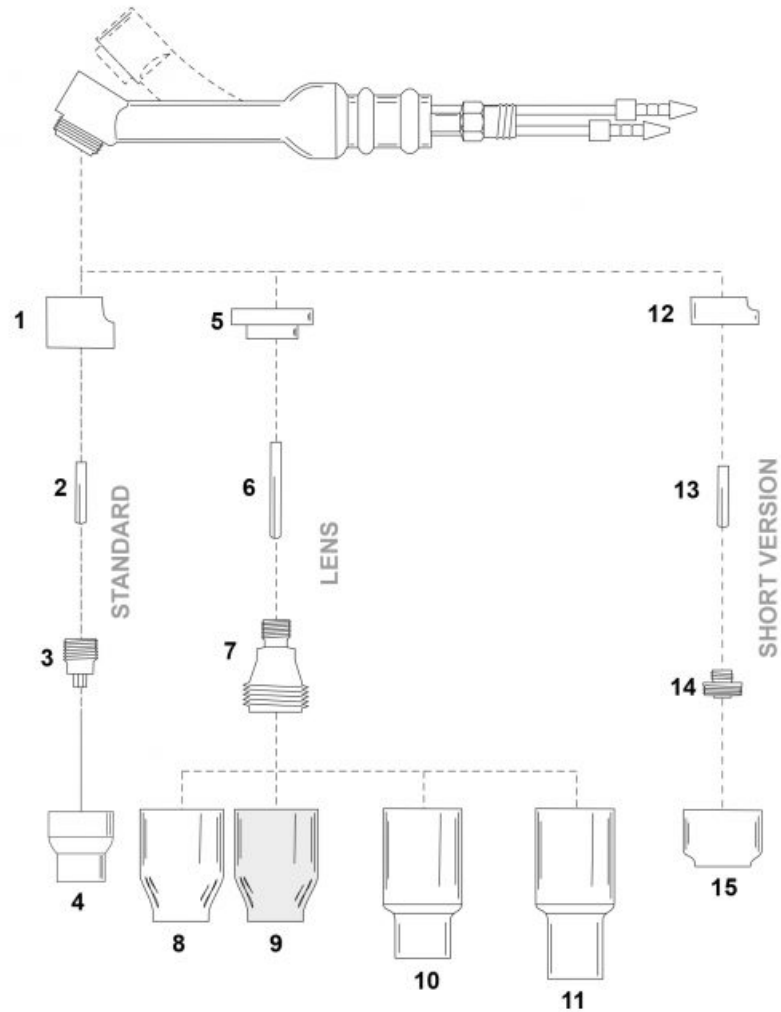

TIG - Consumables - NW®/SPARTUS® - 24 / 24W / 24-70 / 24-90

Lp.	Product code	Product name	Electrode diameter [mm]	Net price
1	NW53N22	Gas insulator 24/24W (teflon)		1.07 €
2	NW53N16	Collet 24/24W standard [d=1.0mm]	1.0	0.83 €
	NW53N14	Collet 24/24W standard [d=1.6mm]	1.6	0.83 €
	NW24C332	Collet 24/24W standard [d=2.4mm]	2.4	0.83 €
3	NW53N18	Collet body 24/24W [d=1.0mm]	1.0	1.46 €
	NW53N19	Collet body 24/24W [d=1.6mm]	1.6	1.46 €
	NW24CB332	Collet body 24/24W [d=2.4mm]	2.4	1.46 €
4	NW53N23	Alumina gas nozzle 24/24W #3		0.60 €
	NW53N24	Alumina gas nozzle 24/24W #4		0.60 €
	NW53N25	Alumina gas nozzle 24/24W #5		0.60 €
	NW53N27	Alumina gas nozzle 24/24W #6		0.60 €
5	NW53N66	Gas lens insulator 24/24W (teflon)		1.07 €
6	NW53N63	Collet 24/24W for lens [d=1.0mm]	1.0	1.05 €
	NW53N64	Collet 24/24W for lens [d=1.6mm]	1.6	1.05 €
	NW24GLC332	Collet 24/24W for lens [d=2.4mm]	2.4	1.05 €
7	NW45V42	Gas lens collet body 9/20/24/24W [d=1.0mm]	1.0	1.51 €
	NW45V43	Gas lens collet body 9/20/24/24W [d=1.6mm]	1.6	1.51 €