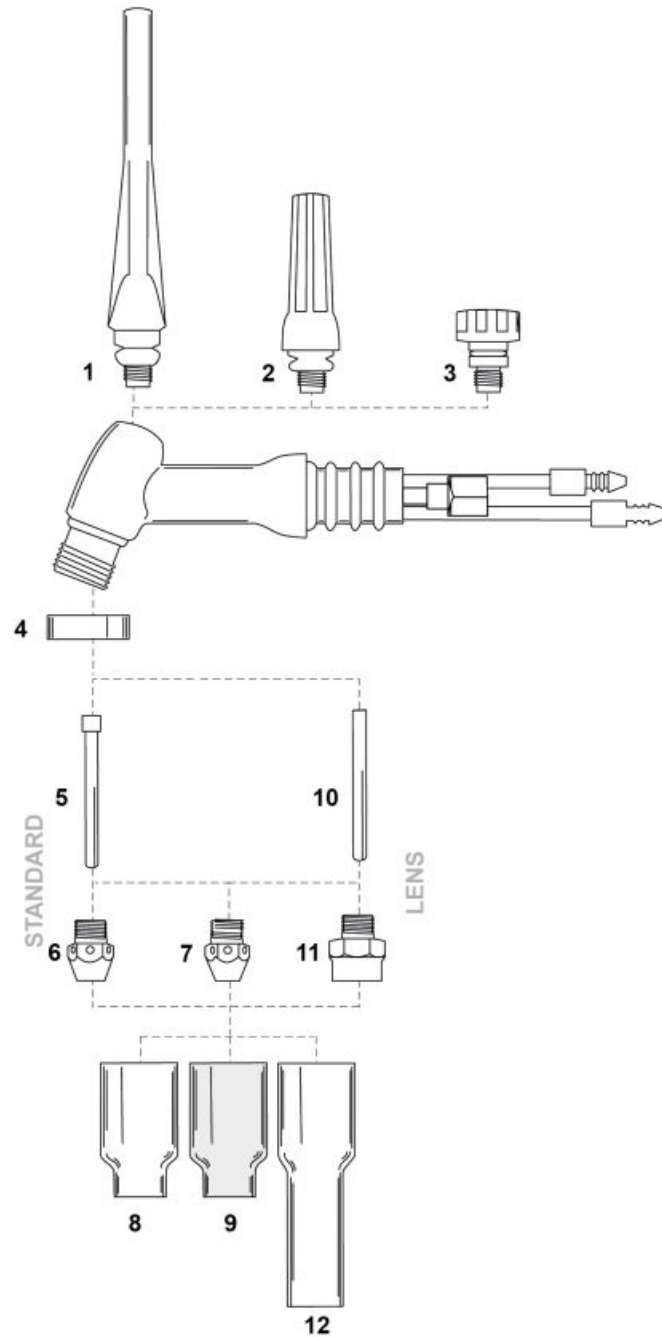

TIG - Consumables - NW®/SPARTUS® - 18SC

Lp.	Product code	Nr ref.	Product name	Electrode diameter [mm]	Net price
1	NW57Y02		Long back cap 17/18/26/18SC		0.29 €
2	NW300M		Medium back cap 17/18/26/18SC		0.29 €
3	NW57Y04		Short back cap 17/18/26/18SC		0.27 €
4	NW18NG		Gas insulator 18SC (teflon)		3.03 €
5	NW10N22		Collet 17/18/26/18SC standard [d=1.0mm]	1.0	0.17 €
	NW10N23		Collet 17/18/26/18SC standard [d=1.6mm]	1.6	0.17 €
	NW10N2M		Collet 17/18/26/18SC standard [d=2.0mm]	2.0	0.17 €
	NW10N24		Collet 17/18/26/18SC standard [d=2.4mm]	2.4	0.17 €
6	NWNCB-53		Collet body 18SC [d=1.0mm] [d=1.6mm] [d=2.0mm] [d=2.4mm]	1.0, 1.6, 2.0, 2.4	5.23 €
7	NWNCB-36		Collet body 18SC heavy duty [d=3.2mm] [d=4.0mm] [d=4.8mm]	3.2, 4.0, 4.8	5.23 €