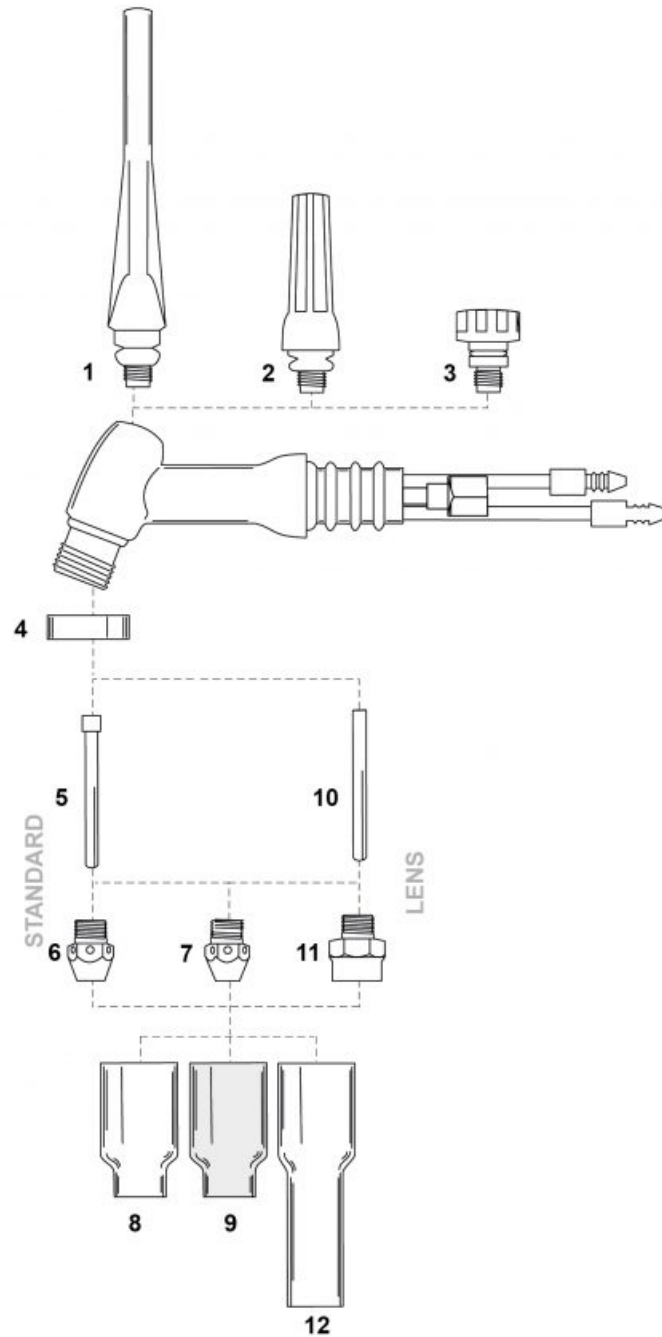

TIG - Consumables - NW®/SPARTUS® - 18SC

Lp.	Product code	Nr ref.	Product name	Electrode diameter [mm]	Net price
1	NW57Y02		Long back cap 17/18/26/18SC		0.26 €
2	NW300M		Medium back cap 17/18/26/18SC		0.26 €
3	NW57Y04		Short back cap 17/18/26/18SC		0.24 €
4	NW18NG		Gas insulator 18SC (teflon)		3.03 €
5	NW10N22		Collet 17/18/26/18SC standard [d=1.0mm]	1.0	0.21 €
	NW10N23		Collet 17/18/26/18SC standard [d=1.6mm]	1.6	0.21 €
	NW10N2M		Collet 17/18/26/18SC standard [d=2.0mm]	2.0	0.21 €
	NW10N24		Collet 17/18/26/18SC standard [d=2.4mm]	2.4	0.21 €
6	NWNCB-53		Collet body 18SC [d=1.0mm] [d=1.6mm] [d=2.0mm] [d=2.4mm]	1.0, 1.6, 2.0, 2.4	5.23 €
7	NWNCB-36		Collet body 18SC heavy duty [d=3.2mm] [d=4.0mm] [d=4.8mm]	3.2, 4.0, 4.8	5.23 €