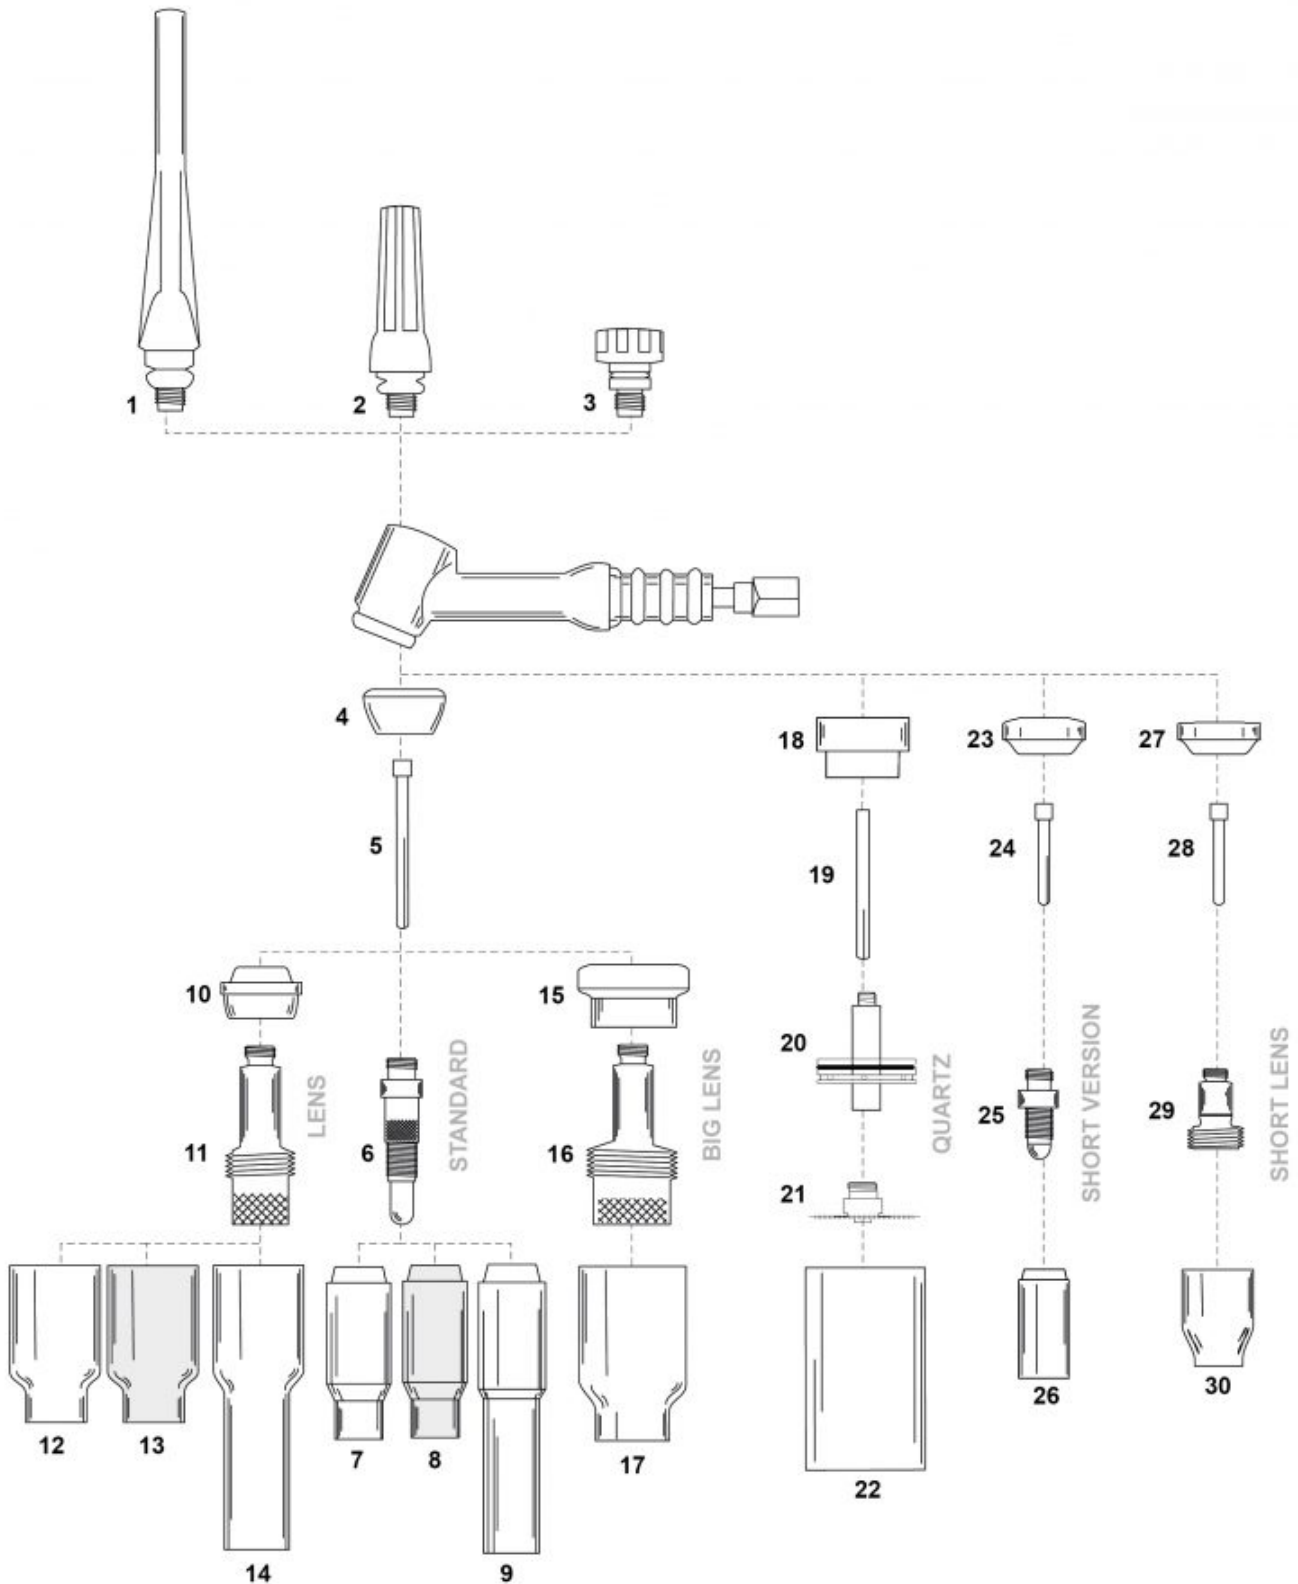

TIG - Consumables - NW®/SPARTUS® - 17 / 18 / 26 / 170F / 26MP / 250F / 1726R / 1726 / 1726P

Lp.	Product code	Product name	Electrode diameter [mm]	Net price
1	NW57Y02	Long back cap 17/18/26/18SC		0.26 €
2	NW300M	Medium back cap 17/18/26/18SC		0.26 €
3	NW57Y04	Short back cap 17/18/26/18SC		0.24 €
4	NW18CG	Gas insulator 17/18/26 (teflon)		0.19 €