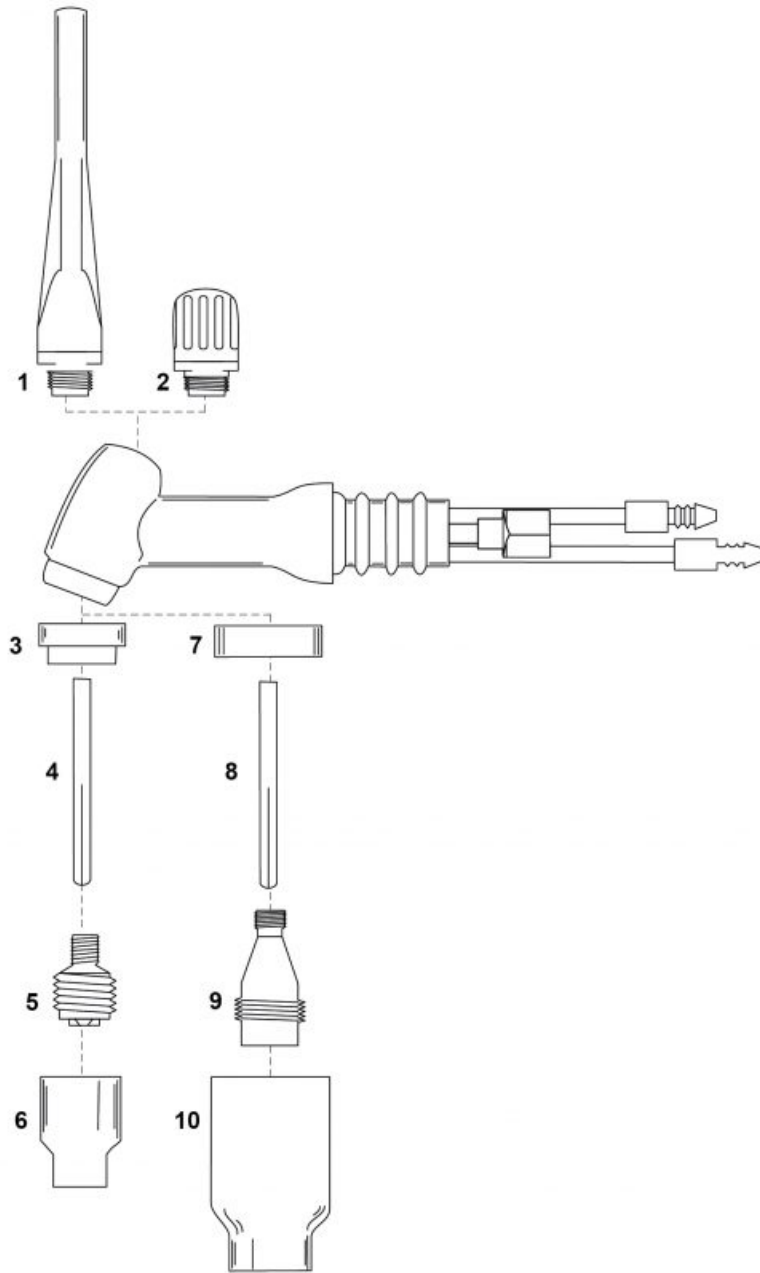

TIG - Consumables - NW®/SPARTUS® - 12

Lp.	Product code	Product name	Electrode diameter [mm]	Net price
1	NW56Y44	Long back cap		6.13 €
2	NW56Y45	Short back cap		7.36 €
3	NW12NG	Gas insulator 12		7.36 €
4	NW85Z14	Collet 12 standard [d=1.6mm]	1.6	6.52 €
	NW85Z15	Collet 12 standard [d=2.4mm]	2.4	6.52 €
	NW85Z16	Collet 12 standard [d=3.2mm]	3.2	6.52 €
	NW85Z17	Collet 12 standard [d=4.0mm]	4.0	6.52 €
	NW85Z18	Collet 12 standard [d=4.8mm]	4.8	6.52 €
	NW85Z19	Collet 12 standard [d=6.4mm]	6.4	6.52 €
5	NW11WP65	Collet body 12 L=26mm d=1,6-6,4mm	1.6, 2.4, 3.2, 4.0, 4.8, 6.4	7.26 €
6	NW14N57	Alumina gas nozzle 12 #4		1.77 €

Lp.	Product code	Product name	Electrode diameter [mm]	Net price
	NW14N58	Alumina gas nozzle 12 #5		1.77 €
	NW14N59	Alumina gas nozzle 12 #6		1.77 €
	NW14N60	Alumina gas nozzle 12 #7		1.77 €
	NW14N61	Alumina gas nozzle 12 #8		1.77 €
	NW14N61-10	Alumina gas nozzle 12 #10		1.77 €
	NW14N61-12	Alumina gas nozzle 12 #12		1.77 €
7	NW12GLG	Gas lens insulator 12 (teflon)		7.36 €
8	NW11GL16	Gas lens collet body 12 [d=1.6mm]	1.6	12.29 €
	NW11GL32	Gas lens collet body 12 [d=2.4mm]	2.4	12.29 €
	NW11GL18	Gas lens collet body 12 [d=3.2mm]	3.2	12.29 €
	NW11GL53	Gas lens collet body 12 [d=4.0mm]	4.0	12.29 €
	NW11GL36	Gas lens collet body 12 [d=4.8mm]	4.8	12.29 €
9	NW57N75	Alumina big gas lens nozzle 9/20 #6		1.65 €
	NW57N74	Alumina big gas lens nozzle 9/20 #8		1.65 €
	NW53N88	Alumina big gas lens nozzle 9/20 #10		1.65 €
	NW53N87	Alumina big gas lens nozzle 9/20 #12		1.65 €