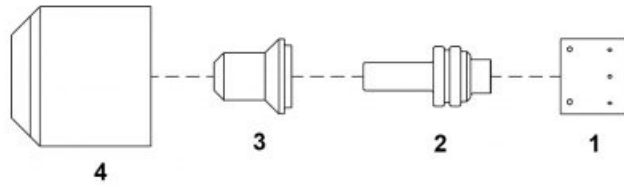

PLAZMA – Consumables – HYPERTHERM® – MAX20® / PAC110®

Lp.	Product code	Nr ref.	Product name	Net price
1	60035		Swirl ring	10.79 €
2	52571		Extended electrode	
3	51216		Extended tip fi 0.73 – .029	
4	60300		Retaining cap	10.58 €