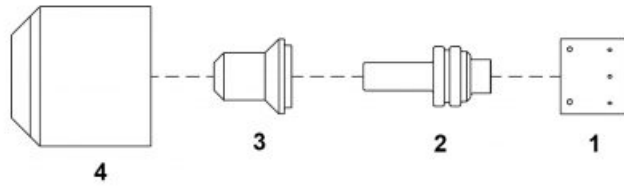

PLAZMA – Consumables – HYPERTHERM® – MAX20® / PAC110®

Lp.	Product code	Nr ref.	Product name	Net price
1	60035		Swirl ring	10.79 €
2	52571		Extended electrode	
3	51216		Extended tip fi 0.73 - .029	
4	60300		Retaining cap	10.58 €