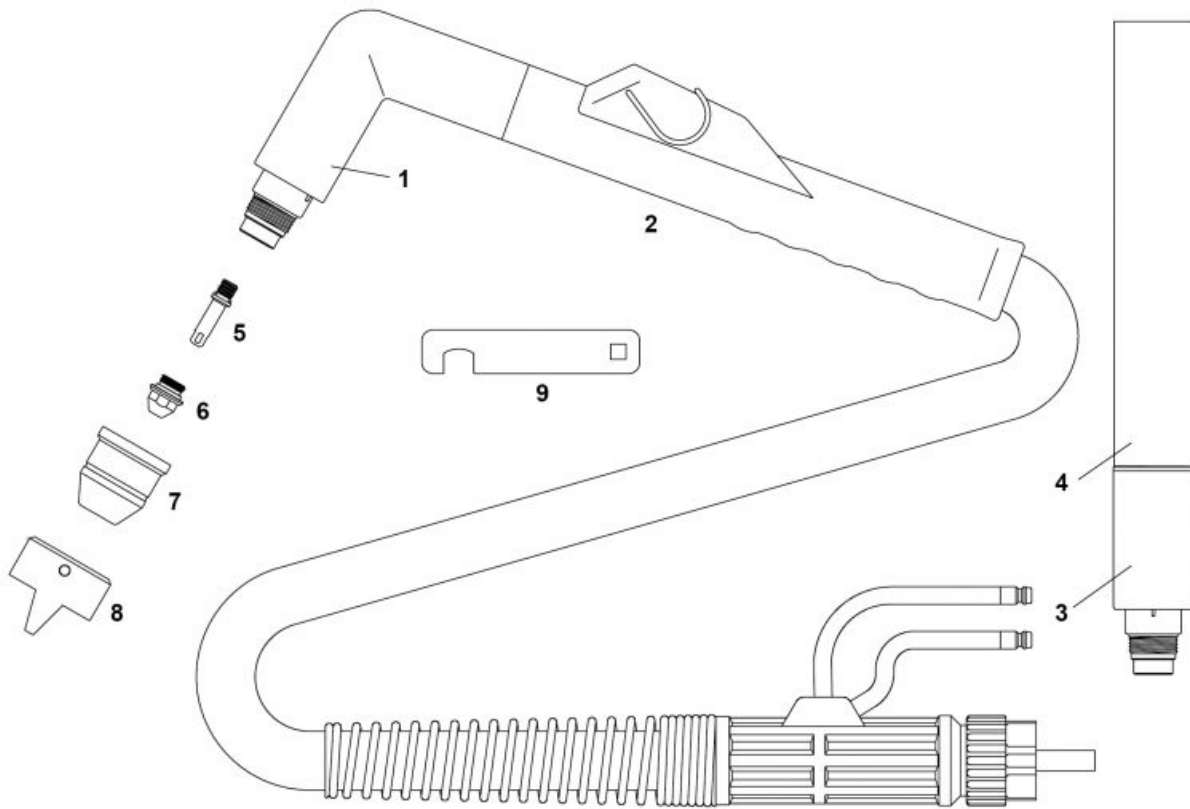

PLAZMA - Consumables - EWS® LINCOLN® - EX 100RF / T120W®

| Lp. | Product code | Nr ref. | Product name | Net price |
|-----|--------------|---------|---|-----------|
| 1 | 07800 | | Hand torch head | 688.45 € |
| 2 | NW04280C | | Handgrip with microswitch | 21.59 € |
| 3 | 07810 | | Machine torch head | 688.45 € |
| 4 | 07215 | | Machine handle | 47.44 € |
| 5 | 52750/OR | | Electrode with O-Ring | 3.07 € |
| | 52751 | | Electrode with O-Ring | 2.88 € |
| 6 | 51269/CU | | Tip fi 0.8 30A | 2.00 € |
| | 51270/CU | | Tip fi 1.0 50A | 2.00 € |
| | 51271/CU | | Tip fi 1.3 80A | 2.08 € |
| | 51272/CU | | Tip fi 1.6 120A | 2.08 € |
| | 51273/CU | | Tip fi 1.8 150A | 2.08 € |
| 7 | 80054 | | Shield cap | 6.38 € |
| | 60354 | | Shield cap (fiberglass) | 19.83 € |
| 8 | 60374 | | Double pointed spacer | 17.32 € |
| 9 | NW07800.57 | | Wrench for electrode | 3.01 € |
| | 07882 | | Cable 6m Hand torch central connector | 702.04 € |
| | 07887 | | Cable 12m Hand torch central connector | 1004.80 € |
| | 07892 | | Cable 6m Machine torch | 645.63 € |
| | 07897 | | Cable 12m Machine torch central connector | 896.36 € |