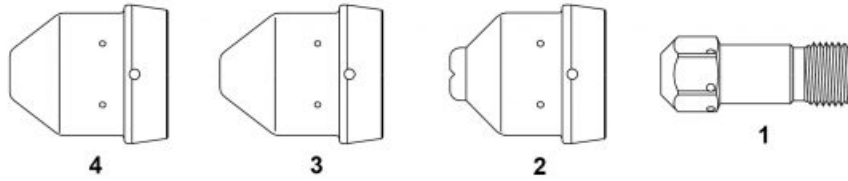

PLAZMA -Consumables - ESAB® L-TEC® - PT-32®

Lp.	Product code	Nr ref.	Product name	Net price
1	52562		Electrode	8.78 €
2	51535		Tip (drag) 40A	
3	51536		Tip 50-70A	
4	51537		Tip 90A	

NW ® is independent subject and not connected to ABITIG®, AMPHENOL®, ASPA®, BESTER®, BINZEL®, CEA®, CEBOA®, ESAB®, EWM®, FALTIG®, FRO®, FRONIUS®, HARRIS®, HYPERTHERM®, KJELLBERG®, L-TEC®, LINCOLN®, MAGNUM®, OTC®, SAF®, SHERMAN®, TELWIN®, THERMAL DYNAMICS®, TRAFIMET®, TUCHEL®.