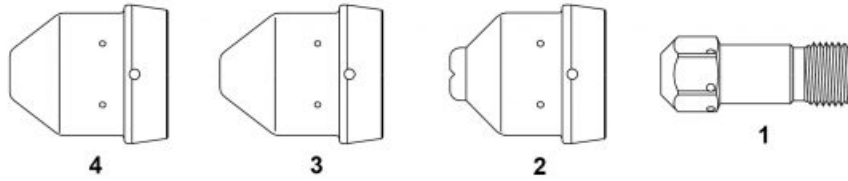

PLAZMA -Consumables - ESAB® L-TEC® - PT-32®

Lp.	Product code	Nr ref.	Product name	Net price
1	52562		Electrode	8.23 €
2	51535		Tip (drag) 40A	
3	51536		Tip 50-70A	
4	51537		Tip 90A	

NW ® is independent subject and not connected to ABITIG®, AMPHENOL®, ASPA®, BESTER®, BINZEL®, CEA®, CEBOA®, ESAB®, EWM®, FALTIG®, FRO®, FRONIUS®, HARRIS®, HYPERTHERM®, KJELLBERG®, L-TEC®, LINCOLN®, MAGNUM®, OTC®, SAF®, SHERMAN®, TELWIN®, THERMAL DYNAMICS®, TRAFIMET®, TUCHEL®.