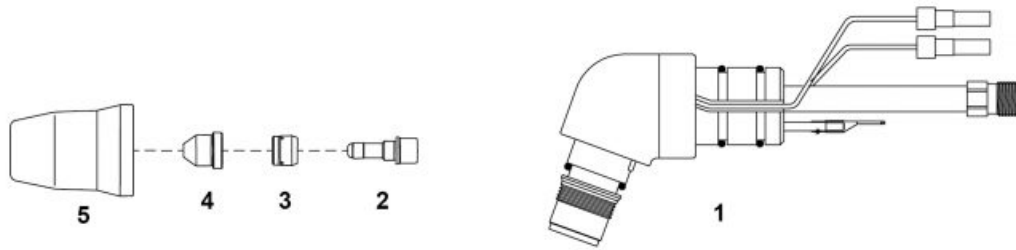

PLAZMA – Consumables – CEBORA® – CP-40®

Lp.	Product code	Nr ref.	Product name	Net price
1	NW01040		Hand torch head	128.82 €
2	NW52545		Electrode	2.15 €
3	NW60007		Swirl ring	8.37 €
4	NW51086		Tip fi 0.7	1.79 €
5	NW60323		Retaining cap	15.56 €