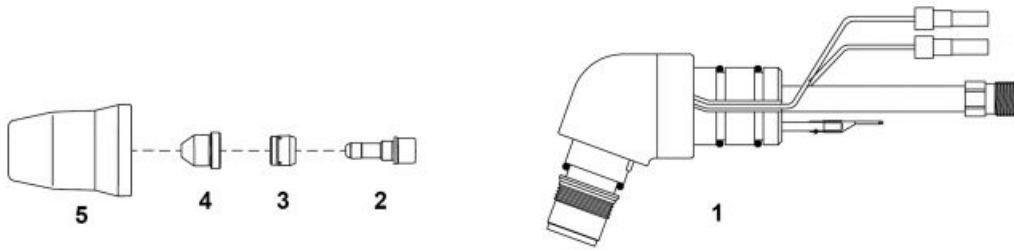

PLAZMA – Consumables – CEBORA® – CP-40®

| Lp. | Product code | Nr ref. | Product name | Net price |
|-----|--------------|---------|-----------------|-----------|
| 1 | NW01040 | | Hand torch head | 128.82 € |
| 2 | NW52545 | | Electrode | 2.15 € |
| 3 | NW60007 | | Swirl ring | 8.37 € |
| 4 | NW51086 | | Tip fi 0.7 | 1.79 € |
| 5 | NW60323 | | Retaining cap | 15.56 € |