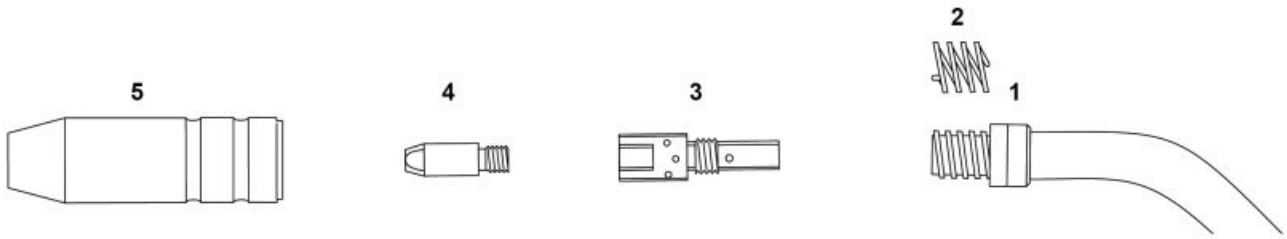

MIG - Consumables - NW®/SPARTUS® - type 250

Lp.	Product code	Nr ref.	Product name	Type	Wire diameter [mm]	Net price
1	25-00-001		Swan neck with spring 250			5.12 €
	25F-00-001		Flexible swan neck 250F with spring			52.04 €
	SP25R-00-011		Rotary swan neck 250R with spring			
	25R-00-001		Rotary swan neck 250R with spring [old version]			14.16 €
	25M-00-045		Machine swan neck 250 45°			24.13 €
	25M-00-180		Machine swan neck 250 180°			24.13 €
2	25-31-006		Spring (torch 250)			0.05 €
3	25-30-006		Contact tip holder M6			0.55 €
	25-30-008		Contact tip holder M8			0.68 €
4	25-20-006		Contact tip M6x28mm E-Cu 0,6mm	E-Cu	0.6	0.24 €
	25-20-008		Contact tip M6x28mm E-Cu 0,8mm	E-Cu	0.8	0.24 €
	25-20-010		Contact tip M6x28mm E-Cu 1,0mm	E-Cu	1.0	0.24 €
	25-20-012		Contact tip M6x28mm E-Cu 1,2mm	E-Cu	1.2	0.24 €
	25-20-014		Contact tip M6x28mm E-Cu 1,4mm	E-Cu	1.4	0.24 €
	25-20-016		Contact tip M6x28mm E-Cu 1,6mm	E-Cu	1.6	0.24 €
	25-21-008		Contact tip M6x28mm E-Cu for AL. 0,8mm	E-Cu to Al	0.8	0.24 €
	25-21-010		Contact tip M6x28mm E-Cu for AL. 1,0mm	E-Cu to Al	1.0	0.24 €
	25-21-012		Contact tip M6x28mm E-Cu for AL. 1,2mm	E-Cu to Al	1.2	0.24 €
	25-22-008		Contact tip M6x28mm CuCrZr 0,8mm	CuCrZr	0.8	0.41 €
	25-22-010		Contact tip M6x28mm CuCrZr 1,0mm	CuCrZr	1.0	0.41 €
	25-22-012		Contact tip M6x28mm CuCrZr 1,2mm	CuCrZr	1.2	0.41 €
5	25-50-115		Gas nozzle fi11,5			1.85 €
	25-50-150		Gas nozzle fi15			0.93 €
	25-50-180		Gas nozzle fi18			1.85 €